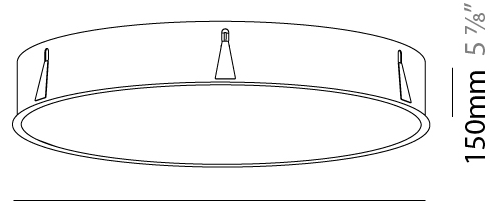

GENERAL

Series: Sign
Brand: Prolicht
Division: Architectural
Mounting Type: Recessed
Mounting Location: Ceiling
Subcategory: Ambient

PHYSICAL

Shape: Round
Diameter (mm): 970
Diameter (in): 38 ³/₁₆
Height (mm): 150
Height (in): 5 ⁷/₈
Ceiling Thickness (mm): 10 / 12 / 15 / 25
Ceiling Thickness (in): 3/8 or 1/2 or 9/16 or 1
Min. Recessing Depth (mm): 160
Min. Recessing Depth (in): 6 ⁵/₁₆
Light Distribution: Direct
Weight (kg): 16.545
Weight (lbs): 36.475
Diffuser: PMMA - Opal or Micro-Prism
Fixture Finish: SSR / BKV / CWI / CRY / HAB / LAG / UFT / ITA / RUA / RUR / MIC / FTG / MYG / TWT / LOD / PUS / FRO / FUP / KIA / POP / BLS / SPG / MEY / GOH / GUM / CHC / COM / ABZ / JAG / OBR / MOS / ROR
Fixture Material: Extruded Aluminum / Steel
Cut-out Measurements: 958mm / 37 11/16"

ELECTRICAL

Lamp Type: LED (Zhaga Standard)
Input Wattage (W): 129.8
Total Output Wattage (W): 111
Dimming: Tri-Mode (Non-Dimming and Phase Dimming (120Vac only) and 0-10V Dimming)
Driver Included: Yes
Driver Location: Integrated
Driver Type: Constant Current - Universal
Driver Class: Class 2
Input Voltage (V): 120 - 277
Constant Current (MA): 500

LED

Color Temperature (°K): 3000 / 4000
Max. Delivered Lumen (lm): 11450 / 12319 / 12570
CRI: >80 CRI
Lamp Life (hrs): 50000

OPTICAL

RATINGS AND CERTIFICATIONS

Certified By: Certified for North American Standards
IP rating: IP20

Ø 970mm 38 ³/₁₆"

150mm 5 ⁷/₈"

958mm
37 ¹¹/₁₆"

160mm
6 ⁵/₁₆"

10 - 25mm
³/₈" - 1"