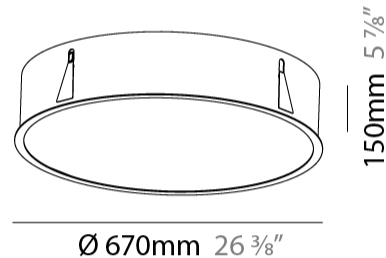

GENERAL

Series: Sign
Brand: Prolicht
Division: Architectural
Mounting Type: Recessed
Mounting Location: Ceiling
Subcategory: Ambient

PHYSICAL

Shape: Round
Diameter (mm): 670
Diameter (in): 26 ³/₈
Height (mm): 150
Height (in): 5 ⁷/₈
Ceiling Thickness (mm): 10 / 12 / 15 / 25
Ceiling Thickness (in): 3/8 or 1/2 or 9/16 or 1
Min. Recessing Depth (mm): 160
Min. Recessing Depth (in): 6 ⁵/₁₆
Light Distribution: Direct
Weight (kg): 8.574
Weight (lbs): 18.9
Diffuser: PMMA - Opal or Micro-Prism
Fixture Finish: SSR / BKV / CWI / CRY / HAB / LAG / UFT / ITA / RUA / RUR / MIC / FTG / MYG / TWT / LOD / PUS / FRO / FUP / KIA / POP / BLS / SPG / MEY / GOH / GUM / CHC / COM / ABZ / JAG / OBR / MOS / ROR
Fixture Material: Extruded Aluminum / Steel
Cut-out Measurements: 658mm / 25 7/8"

ELECTRICAL

Lamp Type: LED (Zhaga Standard)
Input Wattage (W): 66.5
Total Output Wattage (W): 57
Dimming: Tri-Mode (Non-Dimming and Phase Dimming (120Vac only) and 0-10V Dimming)
Driver Included: Yes
Driver Location: Integrated
Driver Type: Constant Current - Universal
Driver Class: Class 2
Input Voltage (V): 120 - 277
Constant Current (MA): 500

LED

Color Temperature (°K): 3000 / 4000
Max. Delivered Lumen (lm): 5880 / 6321 / 6450
Lamp Life (hrs): 50000

OPTICAL

RATINGS AND CERTIFICATIONS

Certified By: Certified for North American Standards
IP rating: IP20